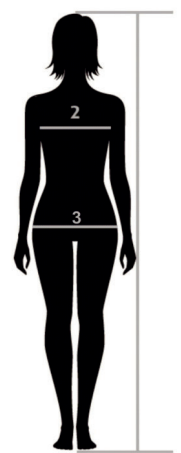

Your BP® ordersize for tops.

BP® Women sizes ♀

Lots of BP® products are available in three lengths. (s= short, n= regular, l= long). Please choose like the example, depending on your body height and your body measurements the matching BP order size.

This is how you measure correctly:

- 1| Height Measure from the top of the head to the floor
- 2| Chest size Measure around the fullest part of the chest
- 3| Hip size Measure around the fullest part of the hips

Comparative size for your orientation		XS	S	M	L	XL	2XL	3XL	4XL	5XL											
BP Size	SHORT (s)	Height	32s	34s	36s	38s	40s	42s	44s	46s	48s	50s	52s	54s	56s	58s	60s	62s	64s	66s	68s
		157-164																			
	REGULAR (n)	Height	32n	34n	36n	38n	40n	42n	44n	46n	48n	50n	52n	54n	56n	58n	60n	62n	64n	66n	68n
		165-172																			
	LONG (l)	Height	32l	34l	36l	38l	40l	42l	44l	46l	48l	50l	52l	54l	56l	58l	60l	62l	64l	66l	68l
		173-180																			
applies for all lengths	2. Chest size	74-77	78-81	82-85	86-89	90-93	94-97	98-101	102-106	107-112	113-118	119-124	125-130	131-136	137-142	143-148	149-154	155-160	161-166	167-172	
	3. Hip size	84-87	88-91	92-95	96-98	99-101	102-104	105-107	108-111	112-116	117-121	122-126	127-131	132-136	137-141	142-146	147-151	152-156	157-161	162-166	