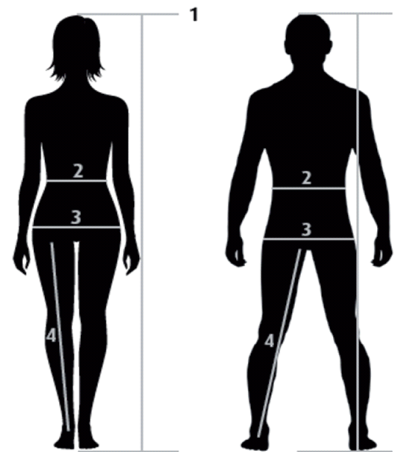

Your BP® ordersize for trousers.

BP® Unisex sizes ♀♂

Lots of BP® products are available in three lengths. (s= short, n= regular, l= long). Please choose like the example, depending on your body height and your body measurements the matching BP order size.

This is how you measure correctly:

- 1| Height Measure from the top of the head to the floor
- 2| Waist size Measure around the narrowest part of the waist
- 3| Hip size Measure around the fullest part of the hips
- 4| Inside leg length Measure from the crotch down to the desired leg length

Women Comparative size for your orientation	Inch sizes width		25	26	27	28	30	31	33	34	36	40	42	44	48	50	52	54	58	
						29		32			38			46				56		
Men Comparative size for your orientation	Inch sizes width	24	25	27	28	30	31	33	36	36	38	40	42	44	44	46	48	50	52	52
			26		29		32	34												

BP Size	SHORT (s)	1.	Height	4.	Inside leg length	2XSs	XSs	Ss	Ms	Ls	XLs	2XLs	3XLs	4XLs	5XLs
			160-169		73-78										
	REGULAR (n)	1.	Height	4.	Inside leg length	2XSn	XSn	Sn	Mn	Ln	XLn	2XLn	3XLn	4XLn	5XLn
			170-179		79-83										
LONG (l)	1.	Height	4.	Inside leg length	2XSl	XSl	Sl	Ml	Ll	XLl	2XLl	3XLl	4XLl	5XLl	
		180-189		84-88											
applies for all lengths	2.	Waist size				62-65	66-73	74-81	82-89	90-97	98-107	108-117	118-127	128-137	138-147
		3.	Hip size				78-81	82-89	90-97	98-105	106-114	115-124	125-134	135-144	145-154