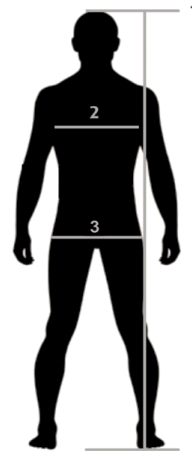

Your BP® ordersize for tops.

BP® Men sizes ♂

Lots of BP® products are available in three lengths. (s= short, n= regular, l= long). Please choose like the example, depending on your body height and your body measurements the matching BP order size.

This is how you measure correctly:

- 1| Height Measure from the top of the head to the floor
- 2| Chest size Measure around the fullest part of the chest
- 3| Hip size Measure around the fullest part of the hips

Comparative size for your orientation		XS	S	M	L	XL	2XL	3XL	4XL	5XL	
BP Size	SHORT (s)	Height	40/42s	44/46s	48/50s	52/54s	56/58s	60/62s	64/66s	68/70s	72/74s
		165-174									
		Height									
	REGULAR (n)	175-184	40/42n	44/46n	48/50n	52/54n	56/58n	60/62n	64/66n	68/70n	72/74n
		Height	40/42l	44/46l	48/50l	52/54l	56/58l	60/62l	64/66l	68/70l	72/74l
	185-194										
	applies for all lengths	2. Chest size	78-85	86-93	94-101	102-109	110-117	118-125	126-133	134-141	142-149
		3. Hip size	88-93	94-99	100-105	106-111	112-117	118-123	124-132	133-142	143-152