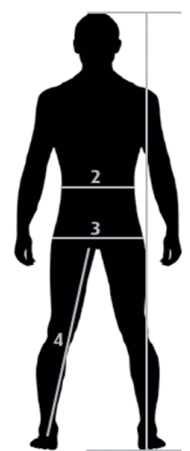

Your BP® ordersize for trousers.

BP® Men sizes ♂

Lots of BP® products are available in three lengths. (s= short, n= regular, l= long). Please choose like the example, depending on your body height and your body measurements the matching BP order size.

This is how you measure correctly:

- 1| Height Measure from the top of the head to the floor
- 2| Waist size Measure around the narrowest part of the waist
- 3| Hip size Measure around the fullest part of the hips
- 4| Inside leg length Measure from the crotch down to the desired leg length

Comparative size for your orientation		Inch sizes width	24	25	27	28	30	31	33	36	36	38	40	42	44	44	46	48	50	52	52	54		
				26		29		32	34															
BP Size	SHORT (s)	Height	4.	Inside leg length	38s	40s	42s	44s	46s	48s	50s	52s	54s	56s	58s	60s	62s	64s	66s	68s	70s	72s	74s	76s
		165-174			75-79																			
	REGULAR (n)	Height	4.	Inside leg length	38n	40n	42n	44n	46n	48n	50n	52n	54n	56n	58n	60n	62n	64n	66n	68n	70n	72n	74n	76n
		175-184			80-84																			
LONG (l)	Height	4.	Inside leg length	38l	40l	42l	44l	46l	48l	50l	52l	54l	56l	58l	60l	62l	64l	66l	68l	70l	72l	74l	76l	
	185-194			85-89																				
applies for all lengths	2.	Waist size		62-65	66-69	70-73	74-77	78-81	82-85	86-89	90-94	95-99	100-104	105-109	110-114	115-119	120-124	125-129	130-134	135-139	140-144	145-149	150-154	
	3.	Hip size		85-87	88-90	91-93	94-96	97-99	100-102	103-105	106-108	109-111	112-114	115-117	118-120	121-123	124-127	128-132	133-137	138-142	143-147	148-152	153-157	